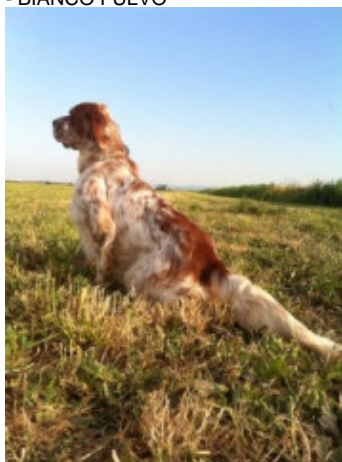

**ACHILLE dit BRIO**

2018-11-04 (M) LOI LO1920526

Couleur : TRICOLORE NERO (BLUE BELTON AND (tricolore))

hosted by setter-anglais.fr

Père  
**ROVAL GIOE**  
 2010-01-02 (M)  
 LOI LO1026711  
 (Ch GQ, Ch. Ital. Lav.)  
 - BIANCO FULVO

**ROVAL GAGÀ** 2007-01-10 (M) LOI  
 LO0826658 (Camp. Tr. (Ch GQ)) - lemon

**ROVAL NEDWED** 2003-01-05 (M)  
 LOI LO0366753 - lemon

**NIKA** 1999-08-18 (F) LOI LO0017114  
 (Camp. Ripr.) - bluebelton

**ROVAL PAPA'** 2002-01-12 (M) LOI  
 LO0245603 - tricolore