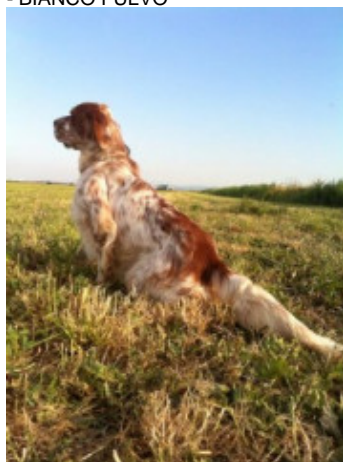

ROVAL GAGÀ 2007-01-10 (M) LOI
LO0826658 (Camp. Tr. (Ch GQ)) - lemon

ROVAL NEDWED 2003-01-05 (M)
LOI LO0366753 - lemon

NIKA 1999-08-18 (F) LOI LO0017114
(Camp. Ripr.) - bluebelton

TOSCA DELLE OROBICHE
1999-11-19 (F) LOI LO0035313 (Camp.
Ripr.) - bluebelton

**FRENK DEL
DIANELLA** 1997-09-27
(M) LOI LO9851974 (Ch
L. Camp. Tr. (Ch GQ)) -
tricolore

ROVAL LIU 1994-05-25 (F)
LOI ST503654 - bluebelton

CROL 1996-01-10 (M) LOI ST535938
- bluebelton

DJANA 1996-09-27 (F) LOI ST549910
- lemon

**FRENK DEL
DIANELLA** 1997-09-27
(M) LOI LO9851974 (Ch
L. Camp. Tr. (Ch GQ)) -
tricolore

ROVAL LIU 1994-05-25 (F)
LOI ST503654 - bluebelton

ILIO CAMP
1992-05-03 (M) LOI
ST468051 (Ch. Ital.
Lav., Camp. Ripr.) -
bluebelton

LEDA DELLE OROBICHE 1995-11-07
(F) LOI ST544313 - bluebelton