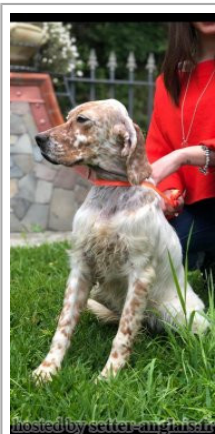

ATENA dite DIVA

2018-11-04 (F) LOI LO1920523

Couleur : ARANCIO E BIANCO (ORANGE BELTON) (lemon)

hosted by setter-anglais.fr

Père
ROVAL GIOE
2010-01-02 (M)
LOI LO1026711
(Ch GQ, Ch. Ital. Lav.)
- BIANCO FULVO