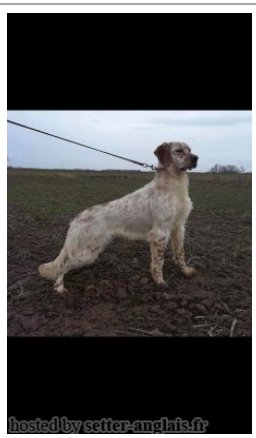

**VEGAS CANESIS**

2018-07-11 (M) 707772

[fiche affixe](#)

hosted by setter-anglais.fr

Père  
**NARSIS CANESIS**  
 2011-04-05 (M)  
 163737  
 - lemon

**NATAN** 2012-10-03 (M) LOI  
 LO12157969 (CH IT GQ, Camp. TR. (CH  
 GQ), CH(I)T) - bluebelton

**KAPO'** 2003-11-10 (M) LOI  
 LO0439835 (Ch IT GQ) - bluebelton

**QUATTA** 2009-06-11 (F) LOI  
 LO1085288 - tricolore

**NERO** 1997-03-29 (M)  
 LOI LO9817889 (Ch T, Ch  
 GQ) - bluebelton

**KYBA** 1998-01-01 (F) LOI  
 LO98118951 - lemon